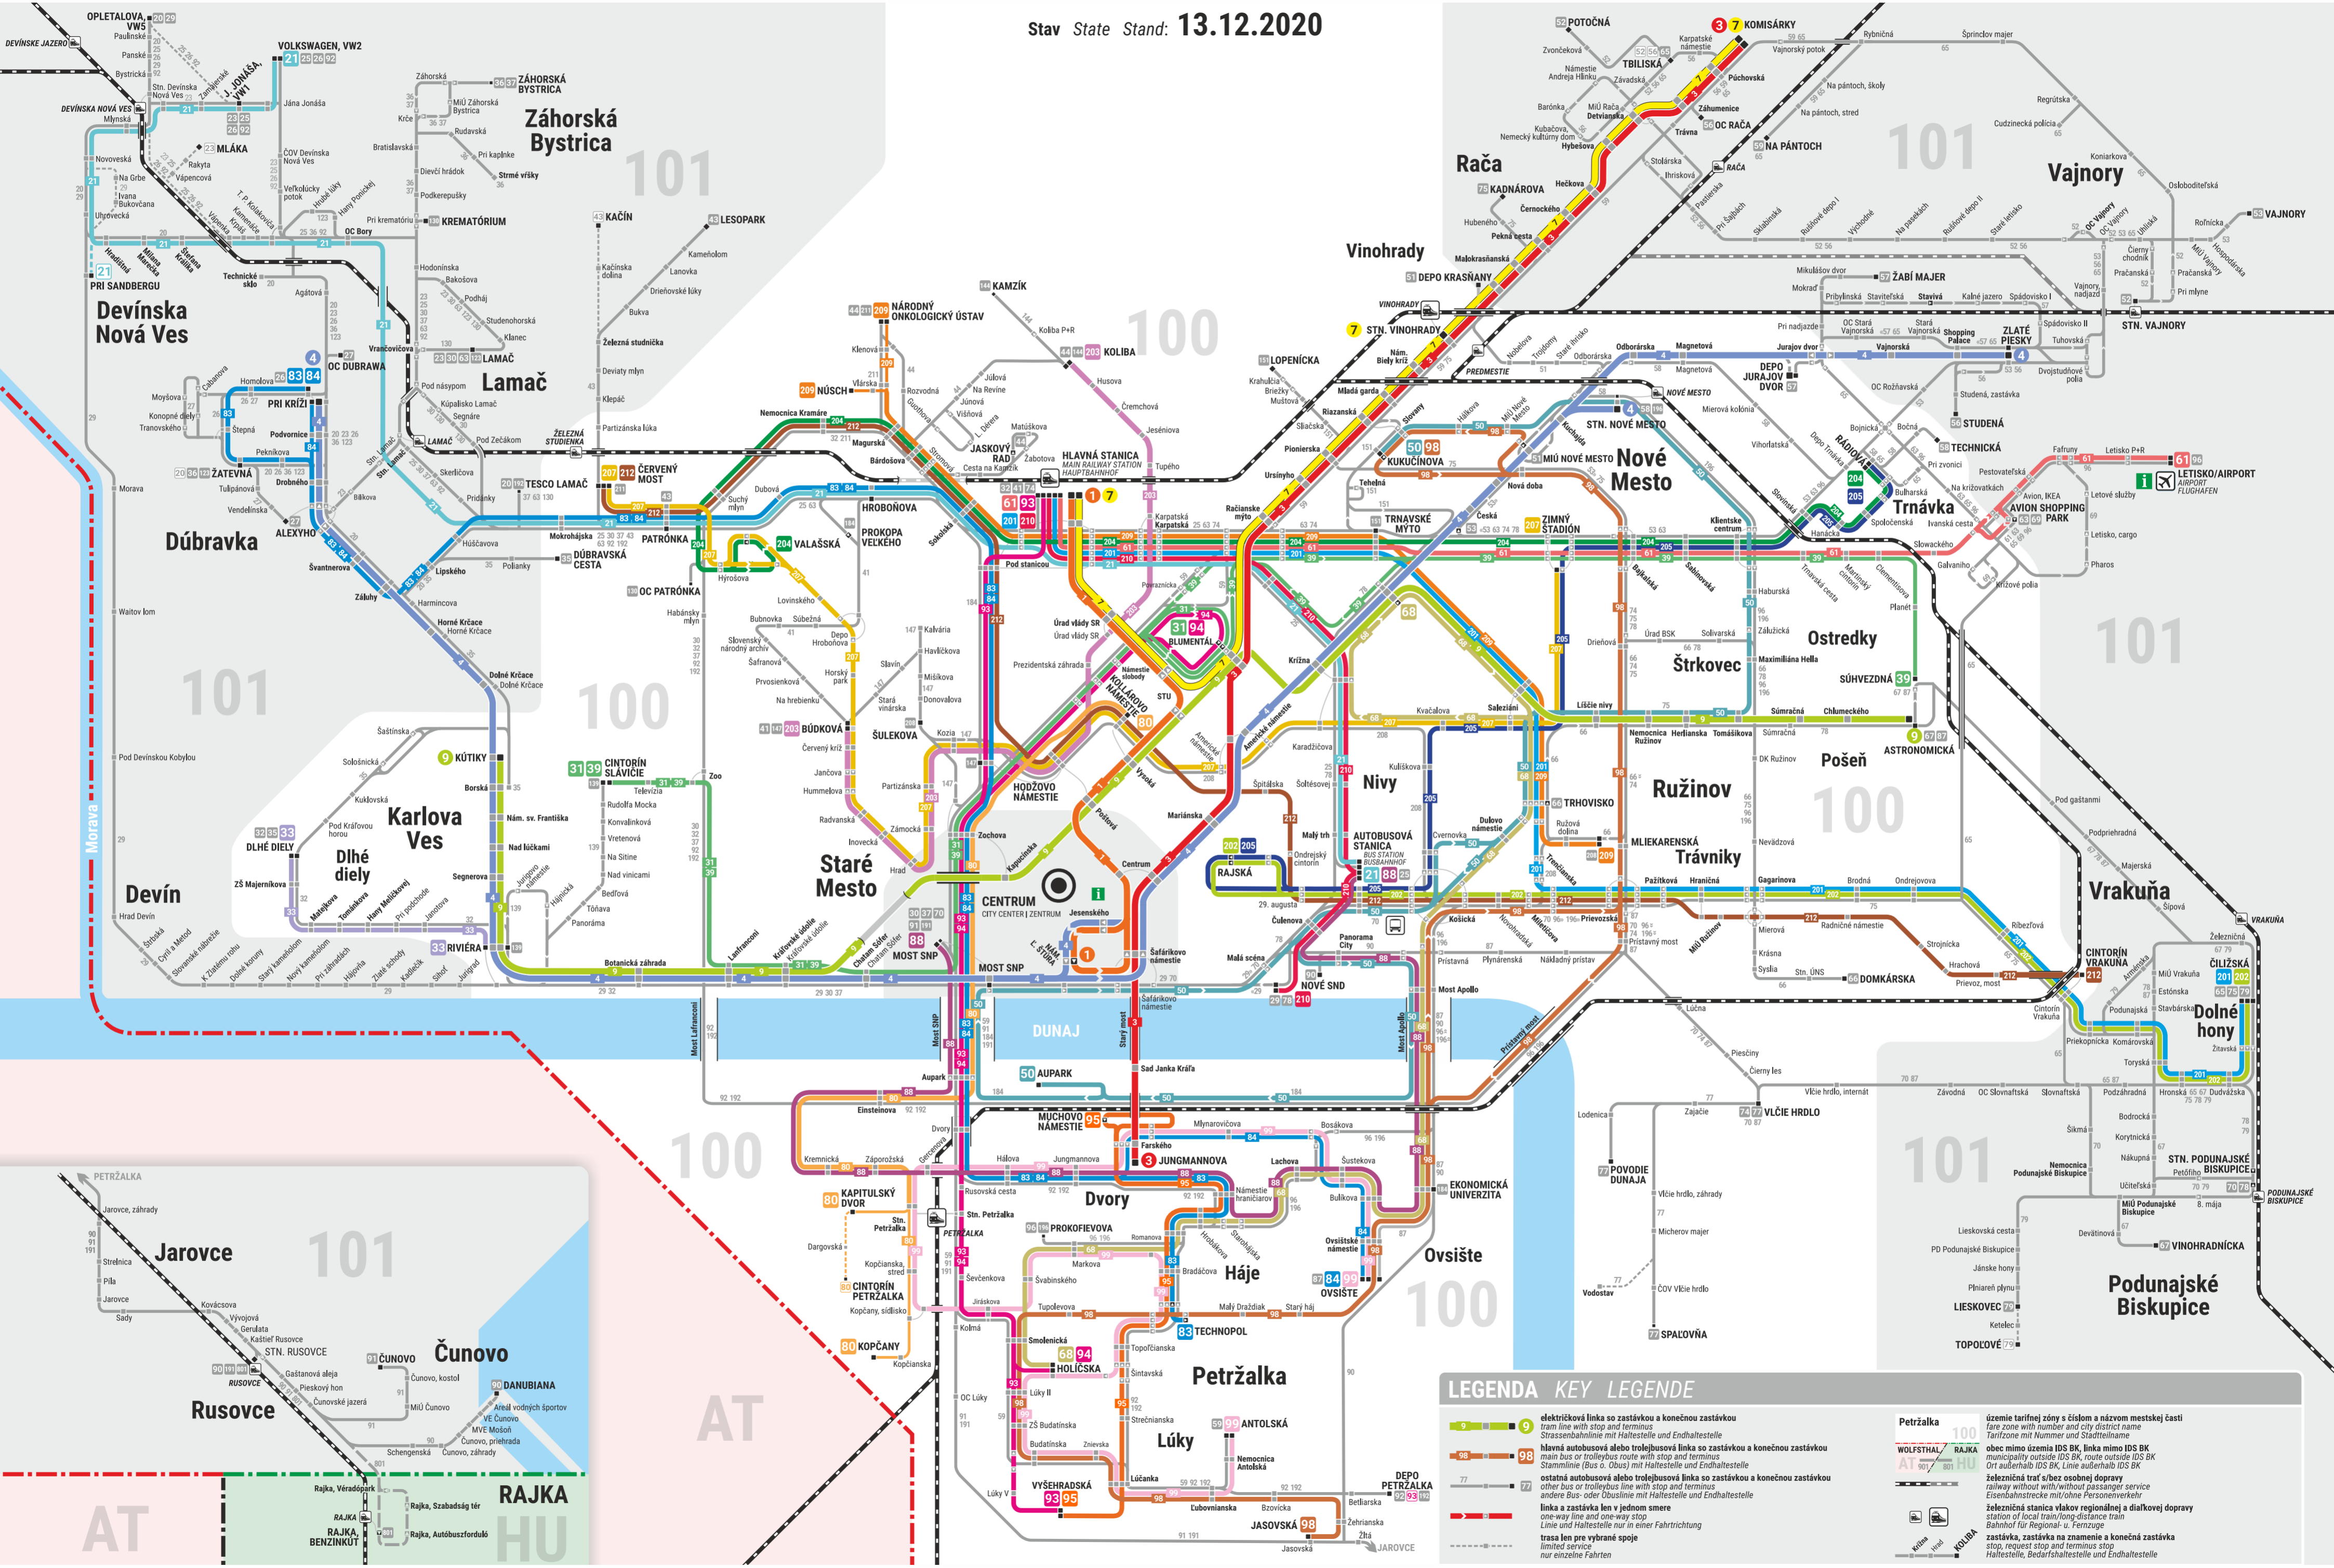

Stav State Stand: 13.12.2020

LEGENDA KEY LEGENDE

- Legend entries describing line types (e.g., tram, bus, trolleybus), station types (e.g., terminus, one-way), and fare zones (e.g., Petrzalka, Rača, Vajnory).